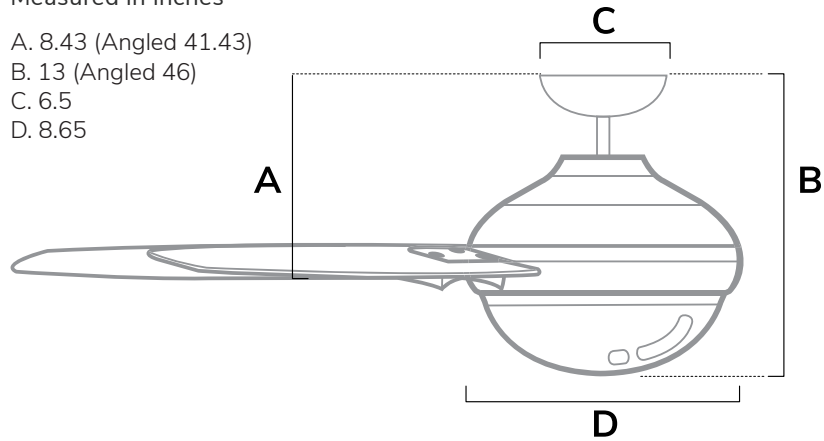

DIMENSIONS

Measured in inches

- A. 8.43 (Angled 41.43)
- B. 13 (Angled 46)
- C. 6.5
- D. 8.65

52504 | Noble Bronze Body with Grey Walnut or Warm Grey Oak Blades

ADDITIONAL FINISHES

52487 | Fresh White Body with Fresh White or Light Oak Blades

52485 | Matte Black Body with Matte Black or Dark Gray Oak Blades

52505 | Brushed Nickel Body with Matte Nickel or Light Greyed Oak Blades

FAN SPECIFICATIONS

Motor Type	Reversible	Wire Length	Control Type	Downrod	Location	Blade #	Add'l Sizes
AC	YES	32" (24" Downrod)	Pull Chains	3" Included	Indoor	5	60"